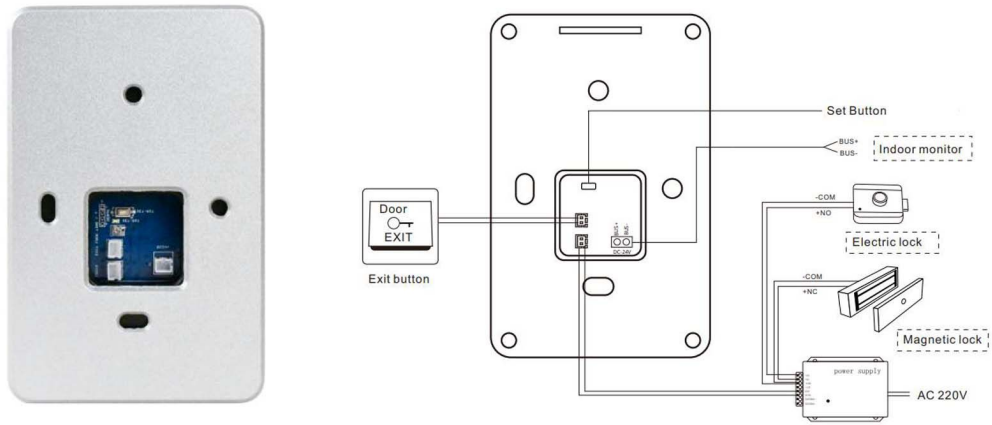

Connection Details

Mounting Details